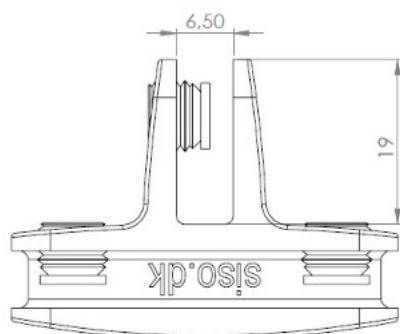

PRODUCT SHEET

Description:

Glass connector "Passion" Closed, 3-way,90DG,ALU,W/Metal Screws W/Soft Tip, f/Glass Thickness 4-6mm

Item number:

22.10.136-0

Units	Box	Carton	HS Code	Barcode
Pcs.	24	480	8302420090	 5704866109109

SISO A/S

Mileparken 11
DK-2740 Skovlunde
Denmark
VAT: DK 24786013

Phone +45 45 830 900

www.siso.dk
siso@siso.dk

Danske Bank
Nytorv Branch
Copenhagen
SWIFT: DABADKKK

Account no.
4180 3112 112936
IBAN Account
DK7230003112112936