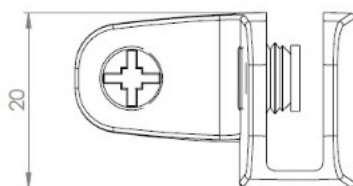

PRODUCT SHEET

Description:

Glass connector "Passion" Closed, 3-way,90DG,ALU,W/Metal Screws W/Soft Tip, f/Glass Thickness 4-6mm

Item number:

22.10.136-0

Units	Box	Carton	HS Code	Barcode
Pcs.	24	480	8302420090	 5704866109109

SISO A/S

Mileparken 11
DK-2740 Skovlunde
Denmark
VAT: DK 24786013

Phone +45 45 830 900

www.siso.dk
siso@siso.dk

Danske Bank
Nytorv Branch
Copenhagen
SWIFT: DABADKKK

Account no.
4180 3112 112936
IBAN Account
DK7230003112112936